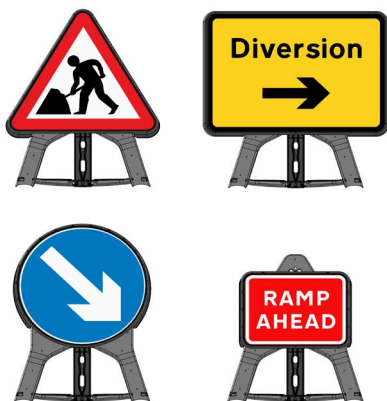

## TEMPORARY SIGNS

The EnduraSign Xtra is an incredibly durable, long-life, temporary and patented plastic sign. It is available with round, rectangular and triangular faces.