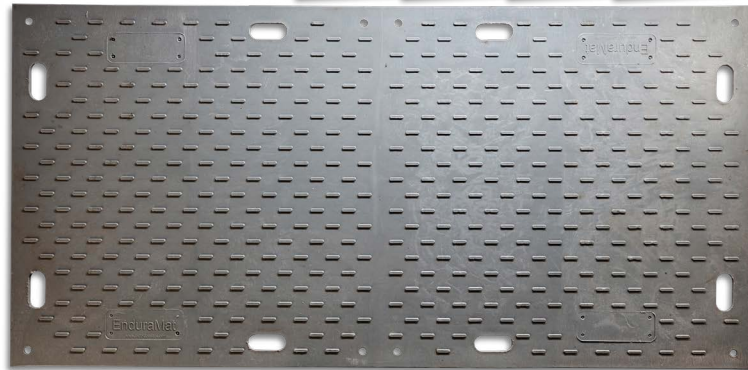

ENDURAMAT™

GROUND PROTECTION MAT

Heavy duty ground protection mat suitable for worksites, events and creating temporary access. The EnduraMat has a small grip on the top and a large grip on the bottom, making it suitable for vehicle access and pedestrian access.

PRODUCT RANGE

ENDURAMAT™

Usage Benefits

- ▶ Clearly demarcate walkways and thoroughfares to avoid hazards
- ▶ Create stable ground conditions for heavy vehicles
- ▶ Clearly signpost to inform, educate and navigate pedestrians
- ▶ Create clear passageways to help reinforce social distancing measures
- ▶ Create semi-permanent roadways using heavy-duty couplers
- ▶ Create portable roadways using light-duty couplers
- ▶ Enquire about minimum order quantities for customisations

ENDURAMAT

Product No.	0651
Width	1220mm
Length	2440mm
Height	12mm
Weight	32kg
Quantity / Pallet	20
Colour	Grey

ENDURAMAT COUPLER HEAVY DUTY

Product No.	0648
Width	178mm
Length	178mm
Height	8mm
Weight	2kg
Quantity / Pallet	100
Colour	Silver

ENDURAMAT COUPLER LIGHT DUTY

Product No.	0652
Width	132mm
Length	95mm
Height	3mm
Weight	0.2kg
Quantity / Pallet	100
Colour	Silver