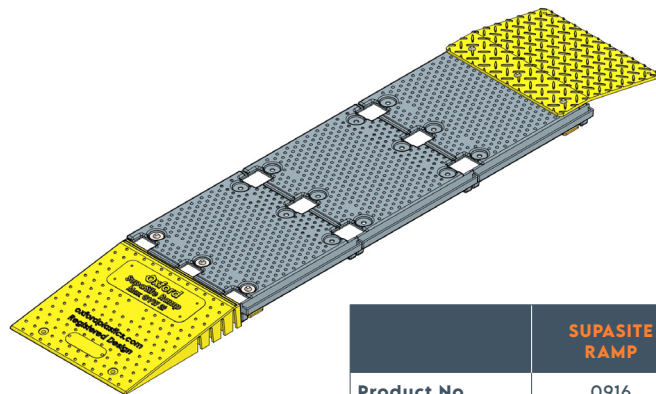

SUPASITE RAMP

SITE RAMP

The SupaSite Ramp is a versatile heavy-duty ramp for up to 2-tonne machines and vehicles. Replacing bespoke timber ramps and heavy steel alternatives.

PRODUCT RANGE

SUPASITE RAMP

Usage Benefits

- ▶ Replaces bespoke handmade plywood ramps
- ▶ Gives ramp access for pallet trucks & MEWPs (Mobile work platforms)
- ▶ Reusable, repairable & recyclable
- ▶ 2T working load
- ▶ For use on 4" - 12" heights
- ▶ Min. 2:1 safety factor
- ▶ Non-slip top surface
- ▶ Modular, 16" wide sections
- ▶ One-person installation, quick to deploy in sections that link easily

	SUPASITE RAMP
Product No.	0916
Width	16"
Length	72"
Height	4"-12"
Weight	53lbs
Quantity / Pallet	30
Colour	Yellow & Grey