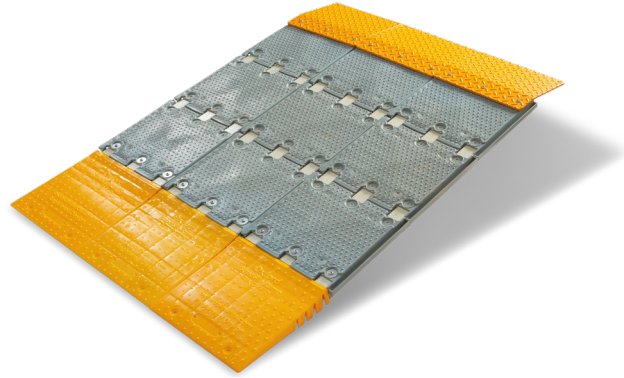

SUPASITE RAMP

SITE RAMP

The SupaSite Ramp is a versatile heavy-duty ramp for up to 2-tonne machines and vehicles. Replacing bespoke timber ramps and heavy steel alternatives.

PRODUCT RANGE

SUPASITE RAMP

Usage Benefits

- ▶ Replaces bespoke handmade plywood ramps
- ▶ Gives ramp access for pallet trucks & MEWPs (Mobile work platforms)
- ▶ Reusable, repairable & recyclable
- ▶ 2T working load
- ▶ For use on 4" - 12" heights
- ▶ Min. 2:1 safety factor
- ▶ Non-slip top surface
- ▶ Modular, 16" wide sections
- ▶ One-person installation, quick to deploy in sections that link easily

	SUPASITE RAMP
Product No.	0916
Width	16"
Length	72"
Height	4"-12"
Weight	53lbs
Quantity / Pallet	30
Colour	Yellow & Grey