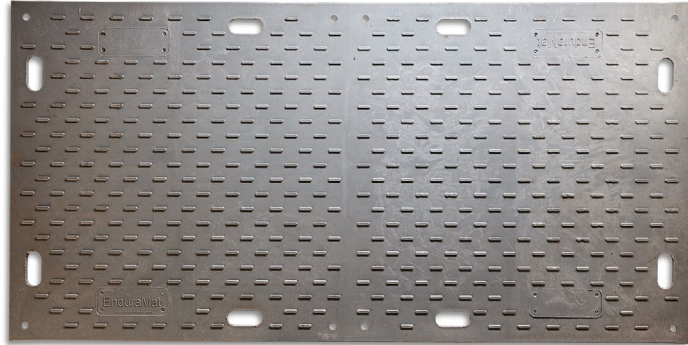

ENDURAMAT™

GROUND PROTECTION MAT

Heavy duty ground protection mat suitable for worksites, events and creating temporary access. Drive cars, trucks, forklifts, tractors and cranes up to 176,000 lbs, causing little to no disturbance to the ground underneath.

PRODUCT RANGE

ENDURAMAT™

Usage Benefits

- ▶ Clearly demarcate walkways and thoroughfares to avoid hazards
- ▶ Create stable ground conditions for heavy vehicles and machinery
- ▶ Clearly signpost to inform, educate and navigate pedestrians
- ▶ Create semi-permanent roadways using heavy-duty couplers
- ▶ Create clear passageways to help reinforce social distancing measures
- ▶ Create portable roadways using light-duty couplers
- ▶ Inquire about minimum order quantities for customized branding and colors
- ▶ Made from recycled material and can be returned at end of life for recycling or reuse
- ▶ Prevents costly damage to landscapes and hardscapes
- ▶ Vehicle and pedestrian anti-skid surface
- ▶ Easier to maneuver with molded hand grips

	ENDURAMAT™		
	ENDURAMAT™	COUPLER HEAVY DUTY	COUPLER LIGHT DUTY
Product No.	0651	0648	0652
Width	48"	7"	5"
Length	96"	7"	4"
Height	0.5"	0.3"	0.1"
Weight	71lb	4.5lb	0.4lb
Quantity / Pallet	20	100	100
Color	Grey / Black	Silver	Silver