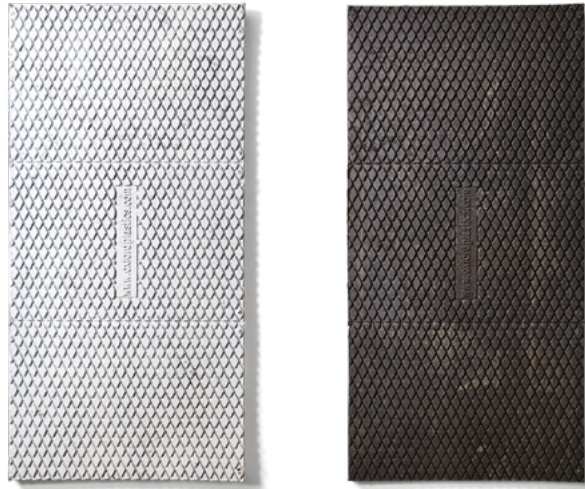

CLEARPATH[®] MAT

TEMPORARY WALKWAY

Create clearly marked passageways with this black and white pedestrian mat made of tough plastic for work sites, events and temporary zebra crossings.

PRODUCT RANGE

CLEARPATH[®] MAT

Usage Benefits

- ▶ Lightweight and durable solution for easy installation
- ▶ Can be easily installed, transported and stored
- ▶ Provide added stability on uneven ground
- ▶ Clearly cordon off areas to reduce the risk of pedestrians/site staff entering restricted zones
- ▶ Ability to reinforce social distancing measures
- ▶ A closed loop recycling product: made of recycled PVC

Product No.	O329
Width	1200mm
Length	600mm
Height	22mm
Weight	20kg
Quantity / Pallet	30
Colour	Black White Yellow