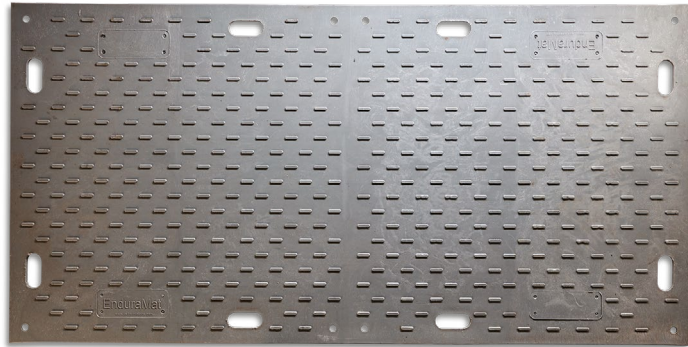

ENDURAMAT™ 2440

GROUND PROTECTION MAT

Heavy duty ground protection mat suitable for worksites, events and creating temporary access. The EnduraMat has a small grip on the top and a large grip on the bottom, making it suitable for vehicle access and pedestrian access.

PRODUCT RANGE

ENDURAMAT™ 2440

Usage Benefits

- ▶ Clearly demarcate walkways and thoroughfares to avoid hazards
- ▶ Create stable ground conditions for heavy vehicles
- ▶ Clearly signpost to inform, educate and navigate pedestrians
- ▶ Create semi-permanent roadways using heavy-duty couplers
- ▶ Create clear passageways to help reinforce social distancing measures
- ▶ Create portable roadways using light-duty couplers
- ▶ Enquire about minimum order quantities for customisations
- ▶ Made from recycled material and can be returned at end of life for recycling or reuse

73kg

	ENDURAMAT™ 2440		
	ENDURAMAT™ 2440	COUPLER HEAVY DUTY	COUPLER LIGHT DUTY
Product No.	0651	0648	0652
Width	1220mm	178mm	132mm
Length	2440mm	178mm	95mm
Height	12mm	8mm	3mm
Weight	32kg	2kg	0.2kg
Quantity / Pallet	20	100	100
Colour	Grey / Black	Silver	Silver