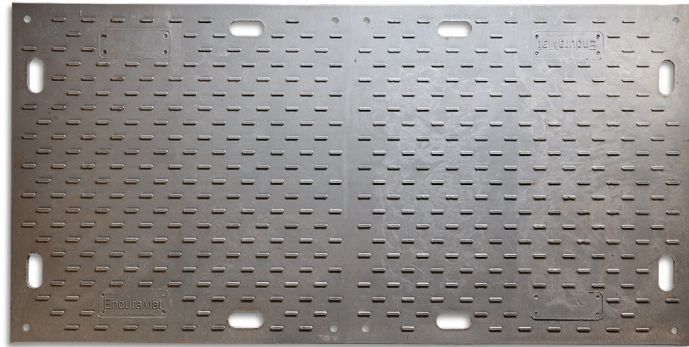

ENDURAMAT™ 2440

GROUND PROTECTION MAT

Heavy duty ground protection mat suitable for worksites, events and creating temporary access. The EnduraMat has a small grip on the top and a large grip on the bottom, making it suitable for vehicle access and pedestrian access.

PRODUCT RANGE