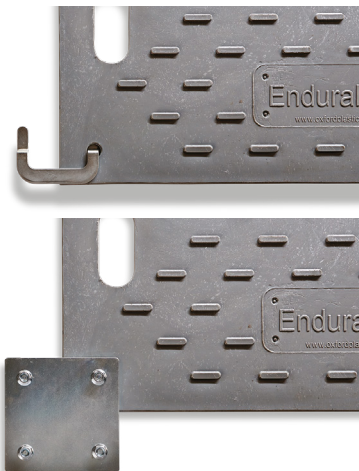

ENDURAMAT™ 2440

Usage Benefits

- Clearly demarcate walkways and thoroughfares to avoid hazards
- Create stable ground conditions for heavy vehicles
- Clearly signpost to inform, educate and navigate pedestrians
- Create semi-permanent roadways using heavy-duty couplers
- Create clear passageways to help reinforce social distancing measures
- Create portable roadways using light-duty couplers
- Enquire about minimum order quantities for customisations
- Made from recycled material and can be returned at end of life for recycling or reuse